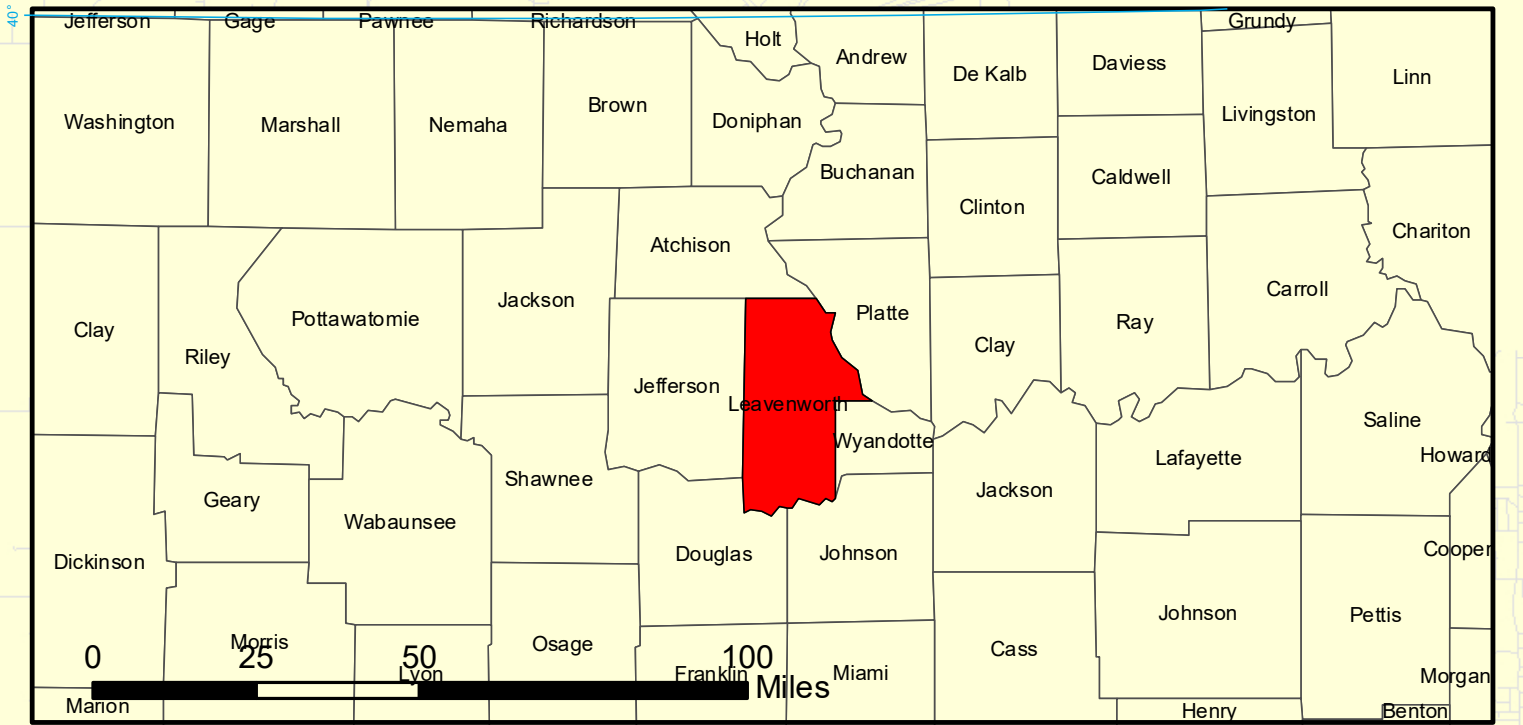

LEAVENWORTH COUNTY KANSAS 2025

City Township County Properties in Leavenworth County

Legend
● City, Township, County Properties

Legend

- City Limits
- City Centerlines
- County Boundary
- Sections
- GRAVEL
- HARD SURFACE
- MINIMUM
- PRIVATE
- State Maintained

Projection: NAD 1983 State Plane Kansas 1501 (US Feet)
Disclaimer: Map is projected in real-world coordinates. However, it is not intended for legal purposes. Measurement accuracy is not guaranteed.

Leavenworth County GIS Services
300 Walnut Suite 030
Leavenworth, KS 66048
Ph: 913-758-6780
Ph: 913-684-0443