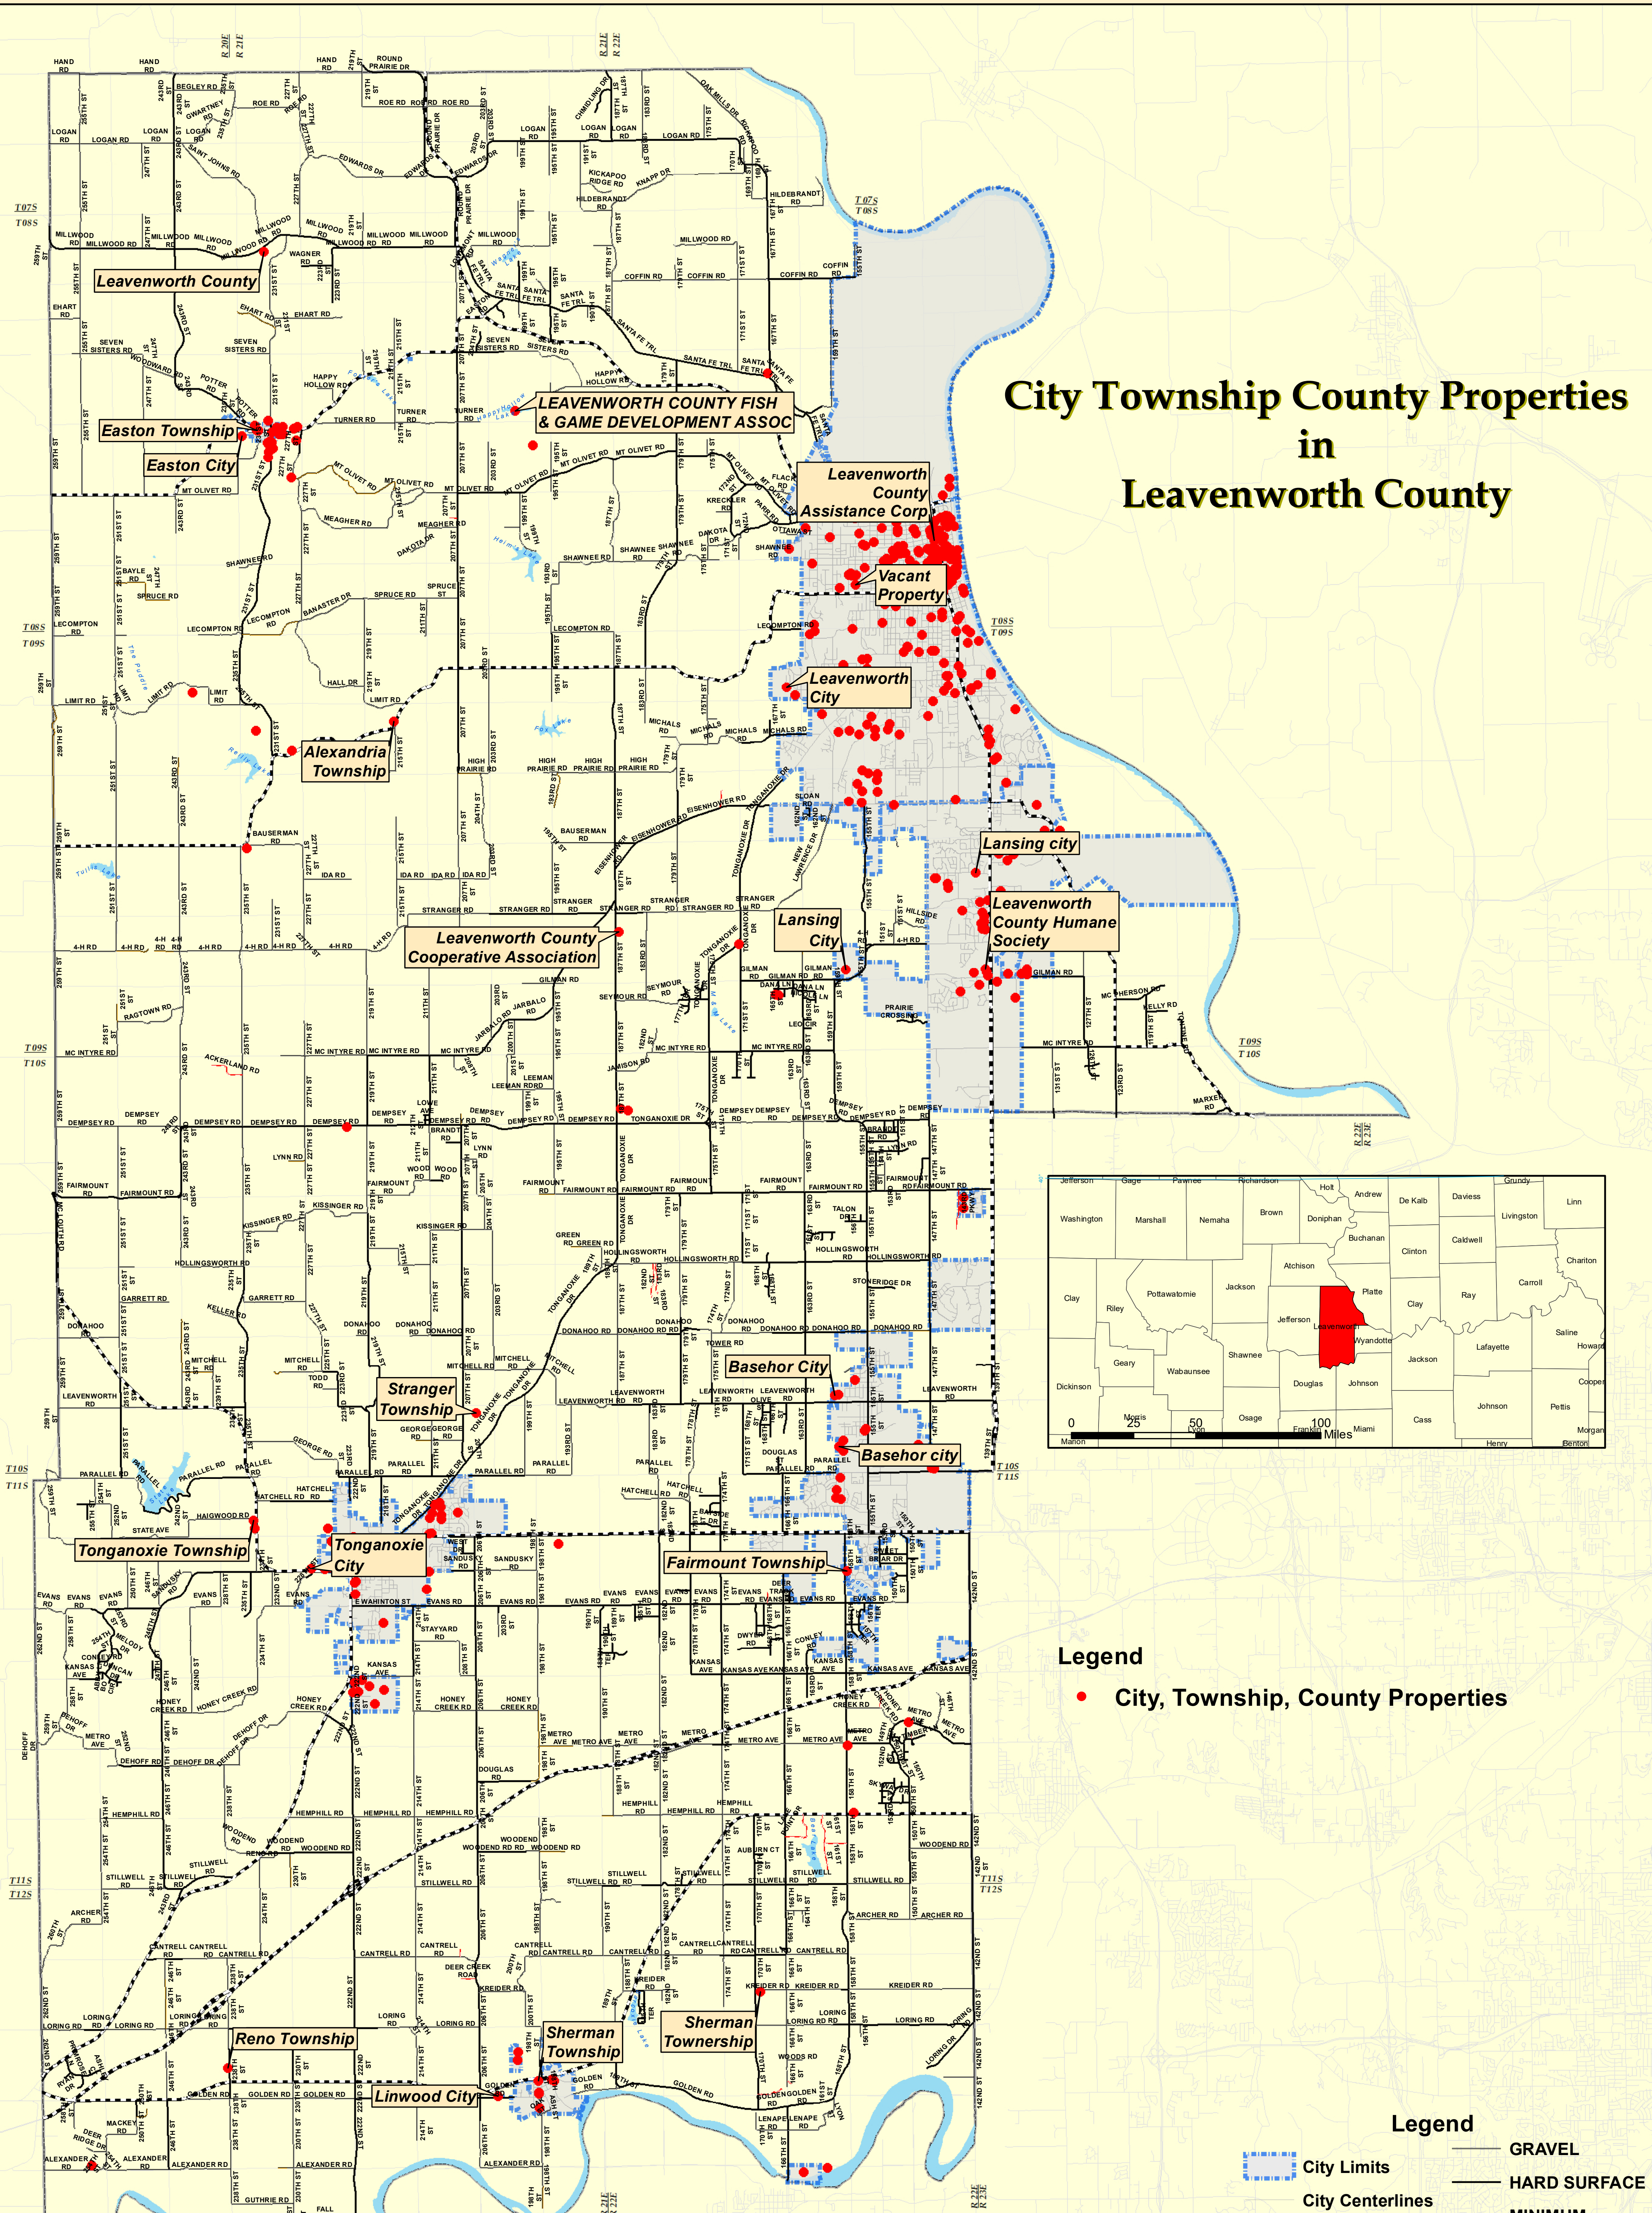

LEAVENWORTH COUNTY KANSAS 2025

City Township County Properties in Leavenworth County

Legend
● City, Township, County Properties

Legend

- City Limits
- City Centerlines
- County Boundary
- Sections
- GRAVEL
- HARD SURFACE
- MINIMUM
- PRIVATE
- State Maintained

Projection: NAD 1983 State Plane Kansas 1501 (US Feet)
Disclaimer: Map is projected in real-world coordinates. However, it is not intended for legal purposes. Measurement accuracy is not guaranteed.

Leavenworth County GIS Services
300 Walnut Suite 030
Leavenworth, KS 66048
Ph: 913-758-6780
Ph: 913-684-0443